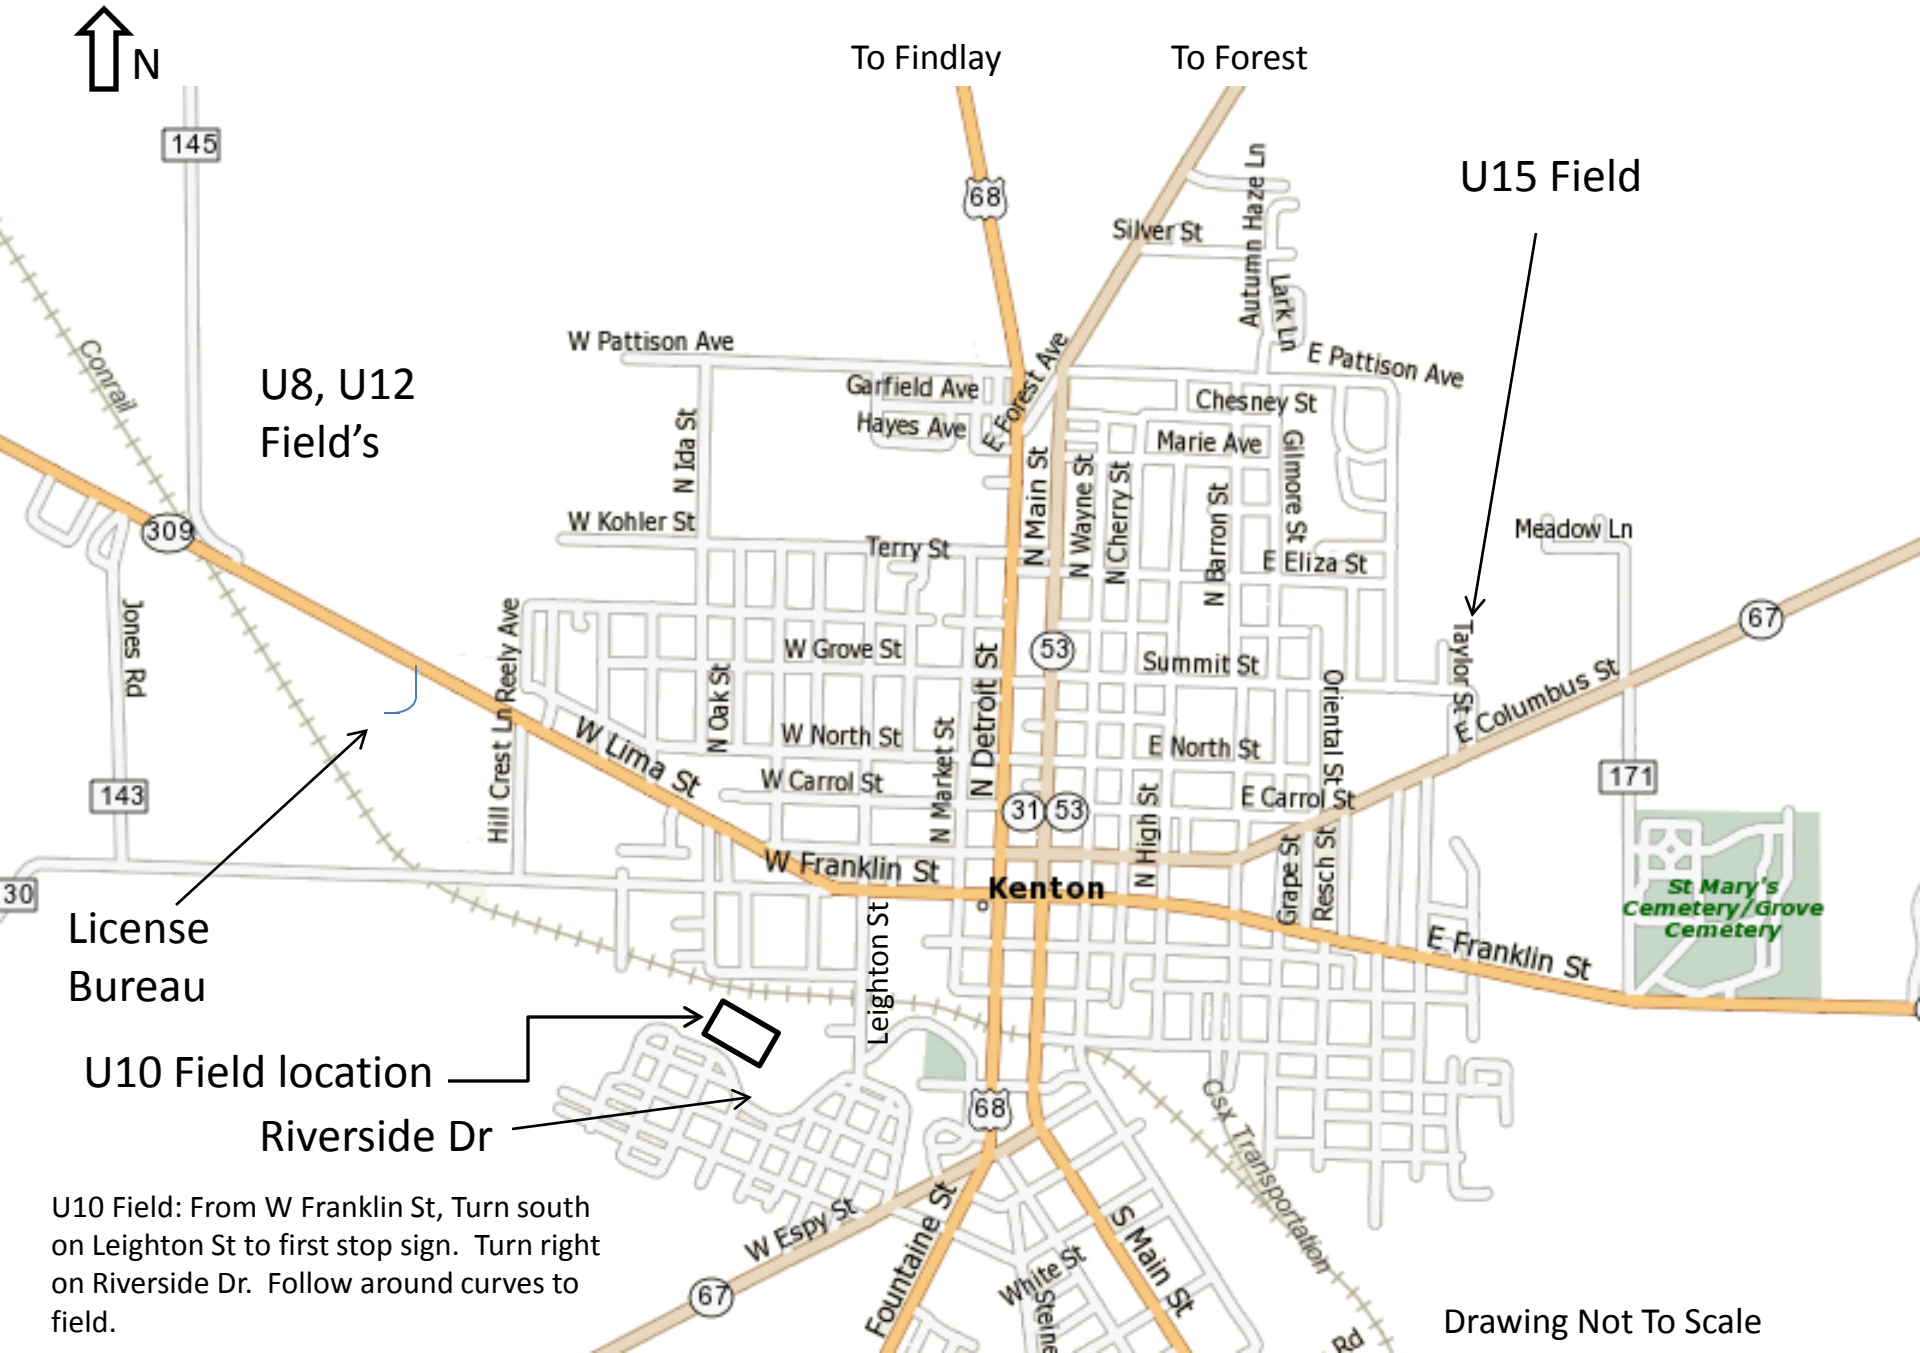

Kenton Soccer

U8, U12
Field's

U15 Field

License
Bureau

U10 Field location

Riverside Dr

U10 Field: From W Franklin St, Turn south on Leighton St to first stop sign. Turn right on Riverside Dr. Follow around curves to field.

Drawing Not To Scale

Map navigation controls including zoom in (+), zoom out (-), and a vertical scale bar with labels for Country, Region, City, and Street.

Map navigation and utility controls including 360 View, Traffic, Street Map, Aerial Map, and a Show labels checkbox.

Vertical utility navigation icons for Home, Search, Rx, and Shopping.