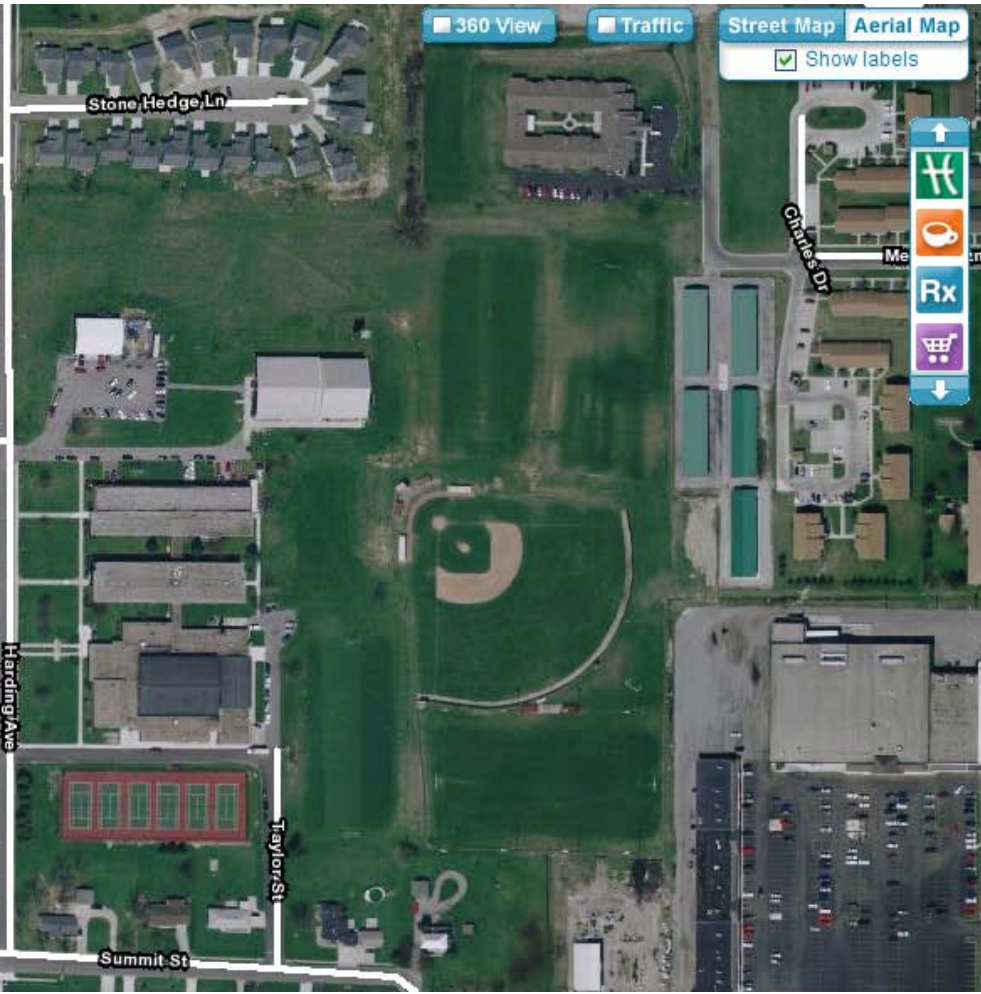

Kenton Soccer

U8, U12
Field's

U15 Field

License
Bureau

U10 Field location

Riverside Dr

U10 Field: From W Franklin St, Turn south on Leighton St to first stop sign. Turn right on Riverside Dr. Follow around curves to field.

Drawing Not To Scale

Map navigation controls including zoom in (+), zoom out (-), and a vertical scale bar with labels for Country, Region, City, and Street.

Map navigation and utility controls including 360 View, Traffic, Street Map, Aerial Map, and a Show labels checkbox.

Vertical utility navigation icons for Home, Search, Rx, and Shopping.